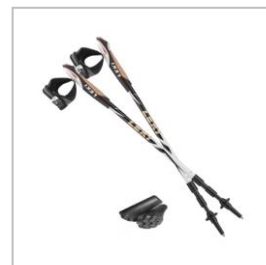

### Fully adjustable poles

Leki Supreme Shark

£69.95

Gabel Stretch Lite

£49.95

### Fixed length poles

Gabel X6

SALE £49.95

Leki Smart Carbon

SALE £69.95

### Extendable poles

Gabel Nordic Tech

£69.95

Leki Speed Pacer Vario - Black

£125.00

### Telescopic poles (travel)

Gabel Fusion

£64.95

Leki Traveller Carbon

£125.00